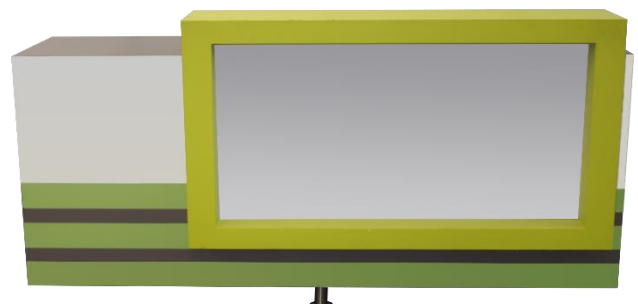

Customisable Counter
Code: CC006
Price: R 6 890,00
Size: 2250 x 690 x 1120